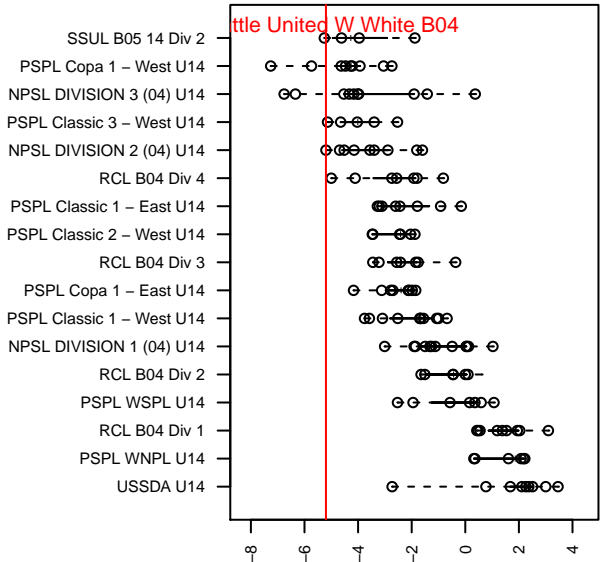

# Seattle United W White B04

Seattle United Regional  
 Seattle, WA  
 B04 total strength=769  
 attack=1.25 defense=0.65  
 fall league = NPSL DIVISION 2 (04) U14  
 notes= Nakamura 2016

alt names used:  
 Seattle United West B04 White  
 Seattle United West B04 White

Venues played:  
 2017 Seattle Cup BU14 Silver  
 2017 NPSL DIVISION 2 (04) U14

**Seattle United W White B04**  
 Dots are actual minus expected GF (blue circles) and GA (red triangles).  
 Blue line is smoothed change in attack strength. Red is smoothed change in defense strength.

**attack and defense variance (black dot)  
relative to other teams  
and top 10 in region**

**attack and defense rating  
relative to others at age  
and all opponents in last 13 months**

**Performance relative to 13 month average**